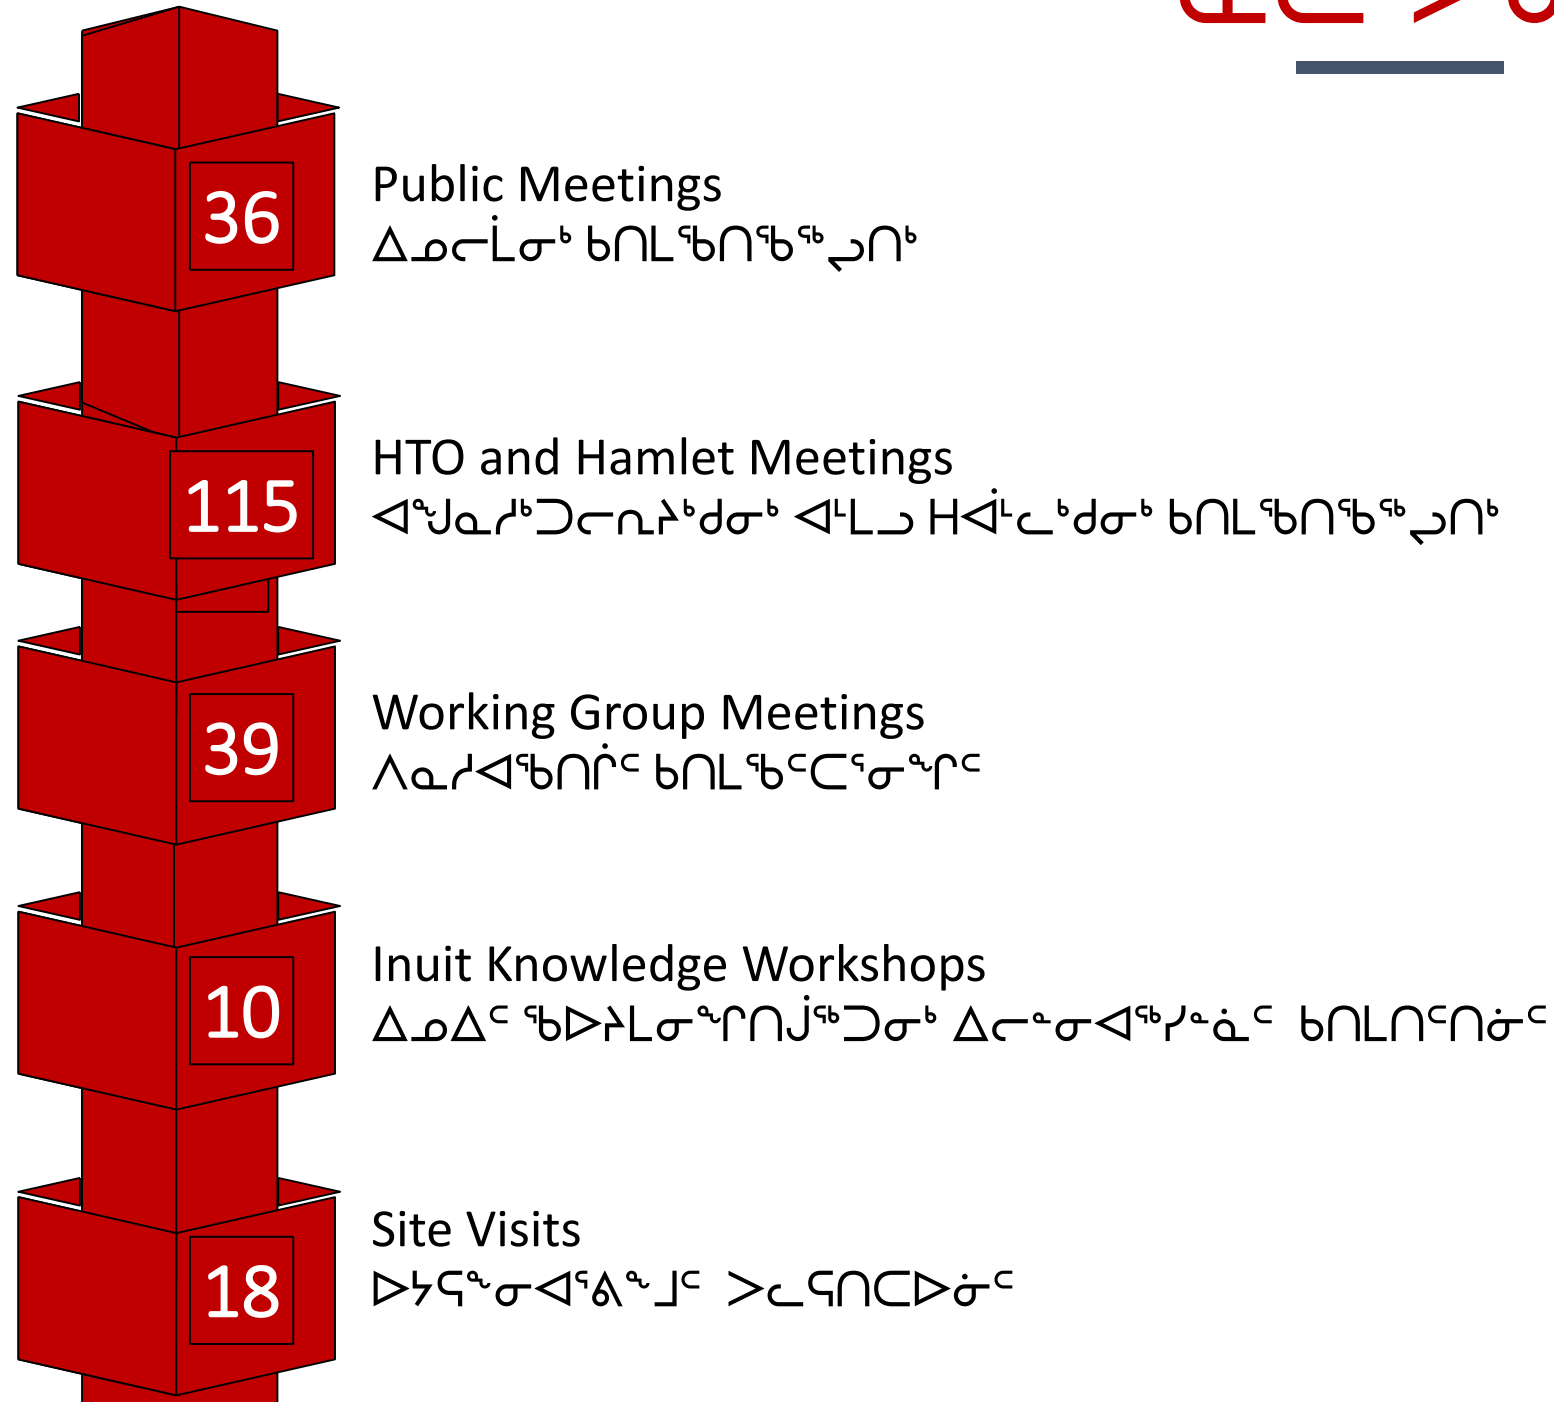

Inuit Stewardship Plan

We are Listening ᐱᓄᓕᓴᓂᓪᓗᓂᓐ

218

Baffinland Public Consultations and Engagements (2015 - 2020)

ᐱᓄᓕᓴᓂᓪᓗᓂᓐ ᐅᓂᓴᓂᓪᓗᓂᓐ
ᐱᓄᓕᓴᓂᓪᓗᓂᓐ ᐅᓂᓴᓂᓪᓗᓂᓐ
ᐱᓄᓕᓴᓂᓪᓗᓂᓐ ᐅᓂᓴᓂᓪᓗᓂᓐ
(2015-ᓂᓴ 2020-ᓂᓴ)